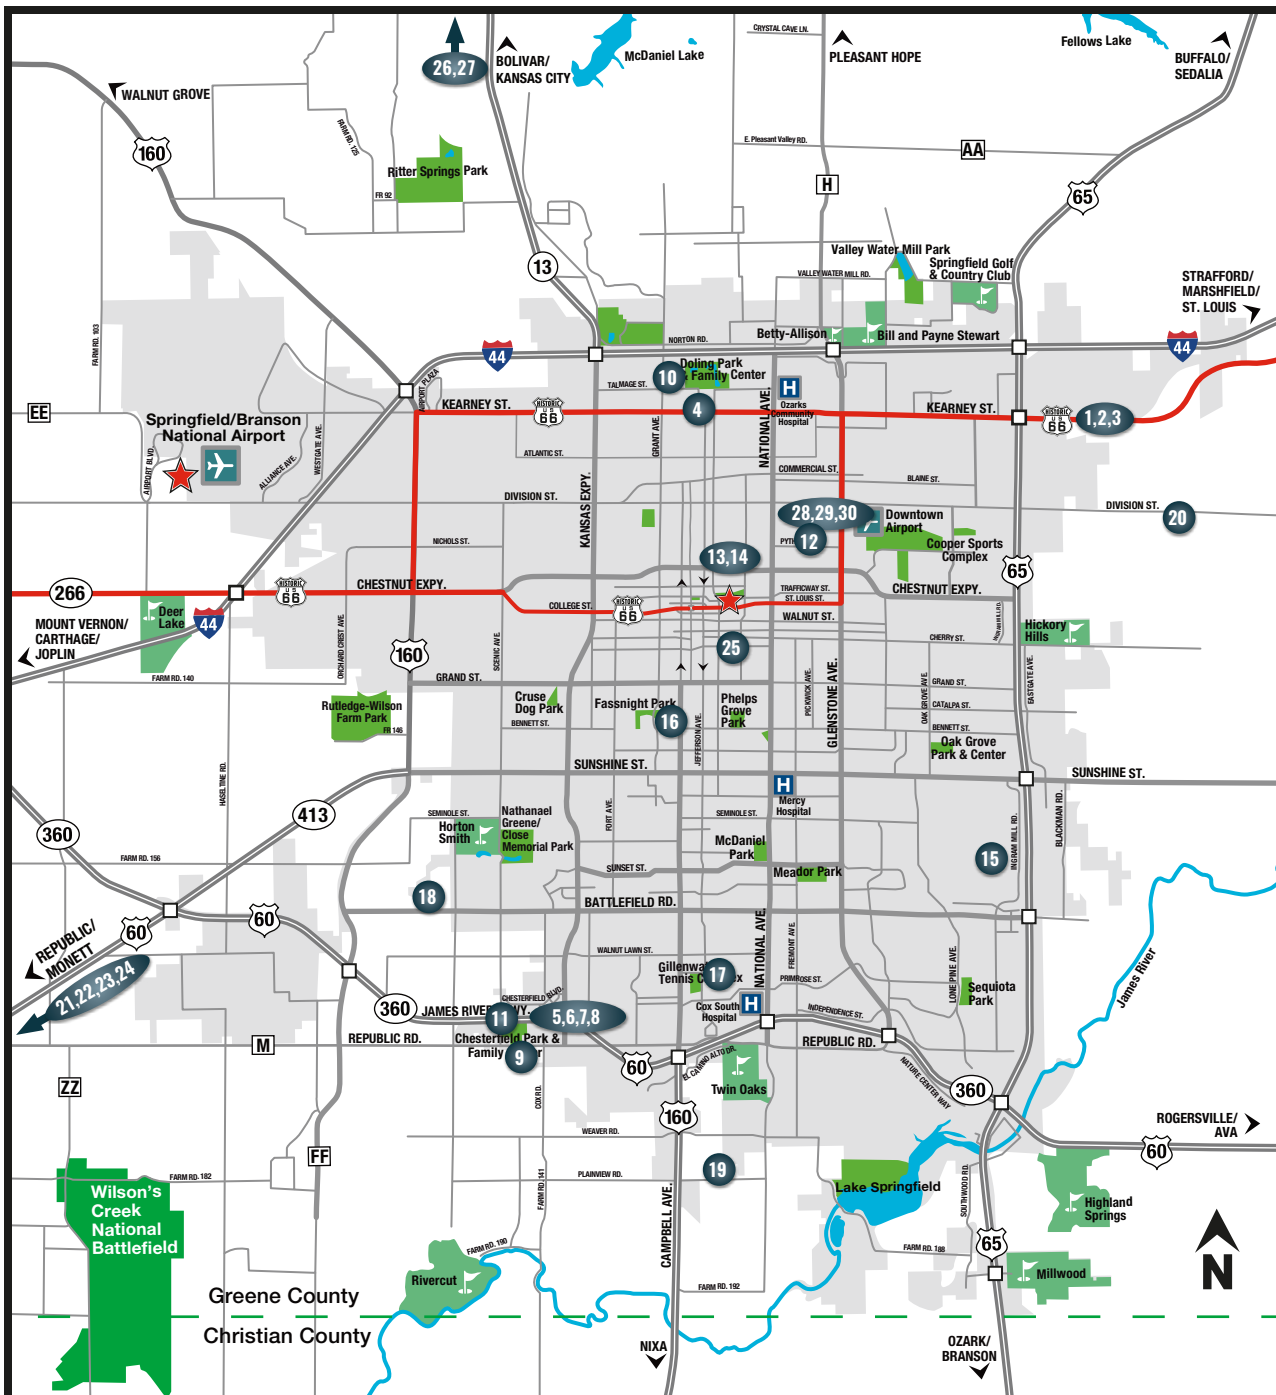

2019 National Christian HomeSchool Basketball Championships

Venues

- 1 The Clubhouse #1 - 4136 E. Kearney St.
- 2 The Clubhouse #2 - 4136 E. Kearney St.
- 3 The Clubhouse #3 - 4136 E. Kearney St.
- 4 Baptist Bible College - 628 E. Kearney St.
- 5 The Field House #1 - 2235 W. Kingsley St.
- 6 The Field House #2 - 2235 W. Kingsley St.
- 7 The Field House #3 - 2235 W. Kingsley St.
- 8 The Field House #4 - 2235 W. Kingsley St.
- 9 St. Elizabeth Ann Seton School - 2200 W. Republic Rd.
- 10 Doler Community Center - 301 E. Talmage St.
- 11 Chesterfield Family Center - 2511 W. Republic Rd.
- 12 O'Reilly-Tefft Center - 1408 E. Pythian St.
- 13 Central Main - 423 E Central St., Springfield
- 14 Central # 2 - 423 E Central St., Springfield
- 15 Glendale High School - 2727 S. Ingram Mill Rd.
- 16 Parkview High School - 516 W. Meadowers St.
- 17 Kickapoo High School - 3710 S. Jefferson Ave.
- 18 Carver Middle School - 3325 W. Battlefield Rd.
- 19 Cherokee Middle School - 420 E. Plainview Rd.
- 20 Hickory Hills Middle School - 4650 E. State Highway Y
- 21 Republic Community Center #1 - 711 E Miller Rd, Republic, MO 65738
- 22 Republic Community Center #2 711 E Miller Rd, Republic, MO 65738
- 23 Republic Middle School #1 - #1 Tiger Drive Republic, MO 65738
- 24 Republic Middle School #2 - #1 Tiger Drive Republic, MO 65738
- 25 Missouri State University/Hammons Student Center 661 S. John Q. Hammons Pkwy.
- 26 Willard Main - 515 Jackson, Willard, MO 65781
- 27 Willard #2 - 515 Jackson, Willard, MO 65781
- 28 Mabee #1 - 1111 N. Glenstone Ave.
- 29 Mabee #2 - 1111 N. Glenstone Ave.
- 30 Evangel Ashcroft Center - 1111 N Glenstone Ave.

- Park
- Hospital
- Visitor Information Center
- Golf Course
- Airport
- Historic Route 66

For maps, attractions, shopping, dining, coupons, current events, and more, visit our website at

WWW.SPRINGFIELDMO.ORG